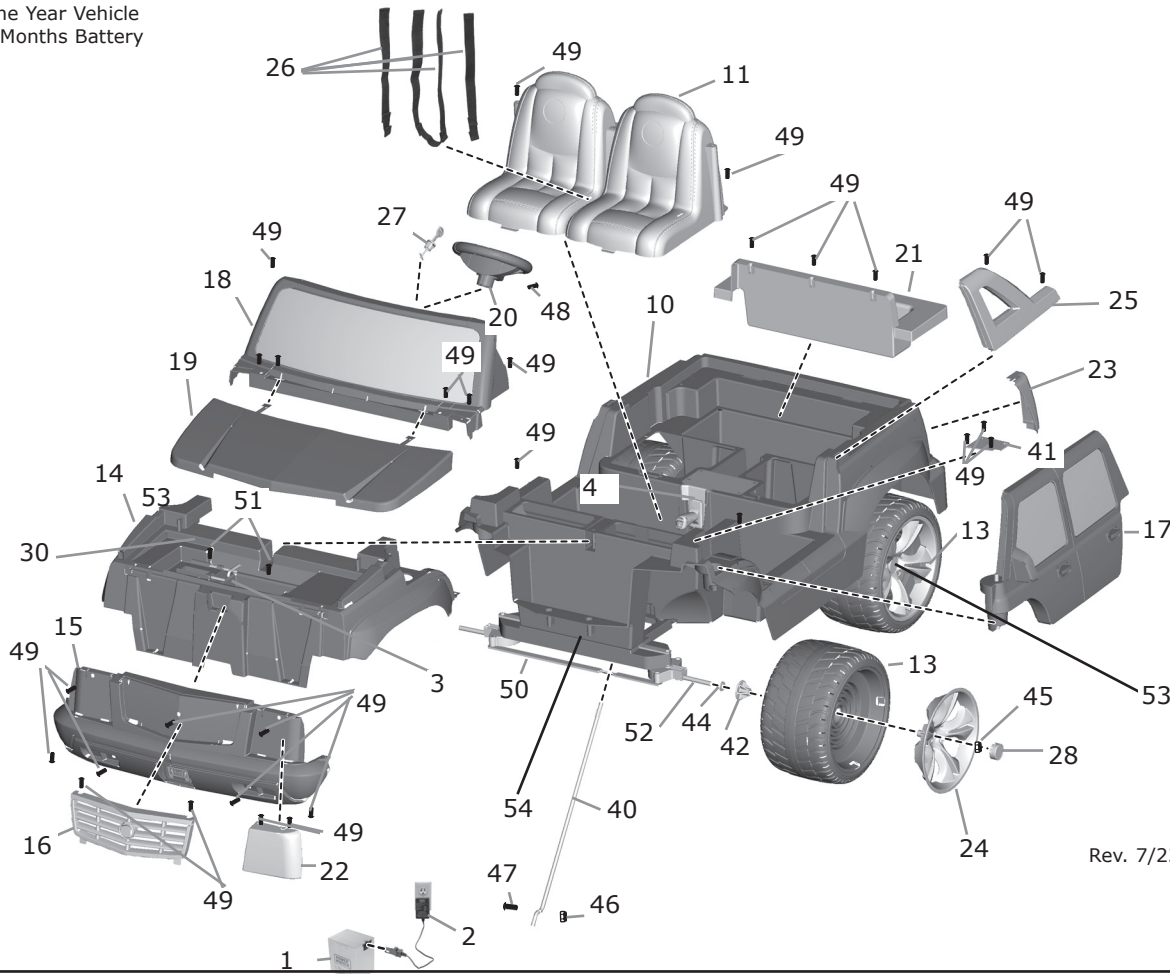

Age Range: 3 and up
Weight Limit: 130 lbs.
Surfaces: Grass/
Asphalt/Hard Surfaces
Speed: 2.5 For/Rev
5.0 For
Colors: Burgundy Body/
Black Wheels
Intro: 2005
Suggested Retail: 288.88
Box Dimensions:
24.880 x 35.00 x 51.000
96 lbs.
Warranty One Year Vehicle
6 Months Battery

H0438

Cadillac Escalade

12V Advanced Series

Walmart Exclusive

Rev. 7/23/07

Item No.	Description	Part No.	Qty.	Item No.	Description	Part No.	Qty.	Item No.	Description	Part No.	Qty.			
Working / Electrical Parts				28.	Hubcap	G3740-2429	4	54.	Front Module	H0438-2309	1			
1.	12V Battery	00801-0638	1	30. **Radio	H0438-9329 1	(Radio Replaceable By Consumer By Ordering Part #18 Windshield/Dash/Radio)								
2.	12V Charger w/Probe	00801-0972	1	Hardware / Metal Parts										
3.	Harness Assy	H0440-9799 1		40.	*Steering Column	H0440-4439	1	Parts Not Shown						
4.	Shifter Assembly	H0440-9159	1	41.	Door Plate	H0440-4459	2	Parts Bag	H0440-9269	1				
Plastic / Other Parts				42.	Bushing	B9785-2229	2	Hardware Bag	H0440-9279	1				
10.	Body	N/A	1	44.	7/16 Washer	0801-0196	2	Owners Manual	H0438-0920	1				
11.	Seat	H0440-2659	1	45.	3/8-16 Lock Nut	00905-0116	2	Decal Sheet	H0438-0310	1				
13.	Left Wheel	G3740-2409	2	46.	8-32 Lock Nut N/A	00905-0117	1	Switch Cont (Shift/Rock)	00801-09231					
14.	Front End w/clip	N/A	1	47.	8-32 x 3/4 Screw N/A	00913-8001	1	Footswitch (Plunger)	00801-0933 1					
15.	Bumper	H0438-9359	1	48.	6 x 1 1/2 Screw N/A		1	Footboard Assy.	H0438-2399	1				
16.	Grille	H0440-6379	1	49.	8 x 3/4 Screw	0912-8001	36	Motor Assy	00968-2701 2					
17.	Door (Left)	H0438-9729	1	50.	Steering Linkage	H0440-9429	1	Gearbox	74310-9529 2					
18.	Windshield/Dash/Radio	H0438-9639	1	51.	1/4 x 1 1/4 Screw (N/A)		2	Motorgearbox Assy	00968-2910 2					
19.	Hood	3800-7725	1	52.	Front Axle	H0440-4529	2	Door (Right)	H0438-9709	1				
20.	*Steering Wheel	H0440-9759	1	53.	.437 Cap Nut	0801-0226	4	Channel Cover	H0438-2259	1				
21.	Truck Bed	H0438-2359	1	Battery Life Indicator H0436-9059 1										
22.	Headlights Bagged	3800-7897	1	Right Wheel G3740-2419 2										
23.	Taillights Bagged	3800-7898	1	Rear Axle H0440-4519 1										
24.	Wheel Cover	G3740-6439	4	Upper Crossbar H0440-4409 1										
25.	Wing (Left & Right)	3800-7594	1	Lower Crossbar H0440-4419 1										
26.	Seatbelt Set	74440-5349	1	Driver 74460-2249 2										
27.	Key Assembly	H0440-9049	1	Assembly Tool (Wrench) 00801-1567 1										
High Speed Lock-Out Screw 0801-0198 1														
Radio Battery Cover w/Hardware H3427-2459 1														

Bold and Underlined parts are to be purchased and installed by Service Centers only. These items may not be sold directly to consumers by Service Centers or Fisher-Price. **Service Centers: Please see Service Bulletin #177 for FM Radio replacement instructions. *Please see Service Bulletin #181 titled "Assembly Change to Steering Column."